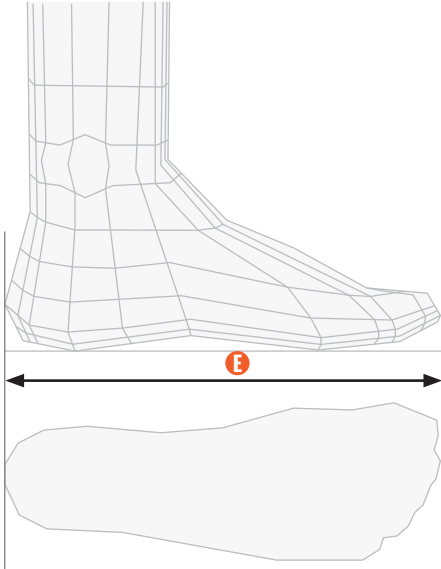

FOOTWEAR

FOOT SIZE

E FOOT SIZE

1. Place your foot on a piece of paper
2. Draw an outline of your foot on the paper
3. Measure the distance (in cm) between two most prominent points to get **E**.

SIZE CONVERSION

MEN												
EU	36	37	38	39	40	41	42	43	44	45	46	47
US		4	5	6	7	8	9	9,5	10	11	11,5	12,5
UK	3,5	4,5	5	6	6,5	7,5	8	9	9,5	10,5	11	12
JP	23	24	24,5	25	25,5	26,5	27,5	28	29	29,5	30	31
E (cm)	22,5	23,5	24	24,5	25,5	26	26,5	27	28	28,5	29	30

WOMEN												
EU	36	37	38	39	40	41	42	43	44	45	46	47
US	5	5,5	6,5	7,5	8	9	9,5	10,5	-	-	-	-
UK	3,5	4,5	5	6	6,5	7,5	8	9	9,5	10,5	11	12
JP	23	24	24,5	25	25,5	26,5	27,5	28	29	29,5	30	31
E (cm)	22,5	23,5	24	24,5	25,5	26	26,5	27	28	28,5	29	30

EU: EUROPE; US: UNITED STATES, UK: UNITED KINGDOM, JP: JAPAN

ACCESS EQUIP MOTOS FRANCE © 2022 TOUS DROITS RESERVES. Document donné à titre indicatif et non contractuel. Nous nous réservons le droit de modifier nos modèles sans préavis.

COPYRIGHT © 2022 ACCESS EQUIP MOTOS FRANCE IXON® ALL RIGHTS RESERVED. Document given for information purposes only and not contractual. We reserve the right to modify our models without advance notice.