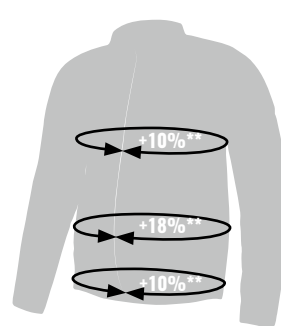

WOMEN					
SIZE	XS	S	M	L	XL
<b>A</b> CHEST SIZE (cm)	84	88	92	98	104
<b>B</b> WAIST SIZE (cm)	69	73	77	83	89
<b>C</b> HIP SIZE (cm)	96	100	104	110	116

CHILDREN				
SIZE / BUILD (cm)	8 years 120/130	10 years 130/140	12 years 140/150	14 years 150/162
<b>A</b> CHEST SIZE (cm)	63/78	69/80	76/83	81/87
<b>B</b> WAIST SIZE (cm)	57/66	61/69	66/72	74/83
<b>C</b> HIP SIZE (cm)	62/71	68/77	74/83	78/85

## JACKETS

MEN										MEN C-SIZING						
SIZE	XS	S	M	L	XL	2XL	3XL	4XL	5XL	C-2XL	C-3XL	C-4XL	C-5XL	C-6XL	C-7XL	C-8XL
<b>A</b> CHEST SIZE (cm)	88	92	96	100	104	108	112	116	120	119	125	130	136	141	147	152
<b>B</b> WAIST SIZE (cm)	75	79	83	87	91	95	99	103	107	116	122	127	133	138	144	149
<b>C</b> HIP SIZE (cm)	90	94	97	100	104	108	111	115	118	119	123	127	131	135	139	143

WOMEN									WOMEN C-SIZING						
SIZE	XS	S	M	L	XL	2XL	3XL	4XL	C-2XL	C-3XL	C-4XL	C-5XL	C-6XL	C-7XL	C-8XL
<b>A</b> CHEST SIZE (cm)	84	88	92	96	100	104	110	116	113	119	125	130	135	140	145
<b>B</b> WAIST SIZE (cm)	69	73	77	81	85	89	95	101	94	99	105	110	115	121	126
<b>C</b> HIP SIZE (cm)	94	98	102	106	110	114	120	125	112	117	122	127	132	137	142

**STANDARD**  
Regular fit

\*compared to size L

**FIT**  
Slim fit

\*\*compared to size 2XL

**MEN'S C-SIZING**  
For larger motorcyclists

**WOMEN'S C-SIZING**  
For larger motorcyclists