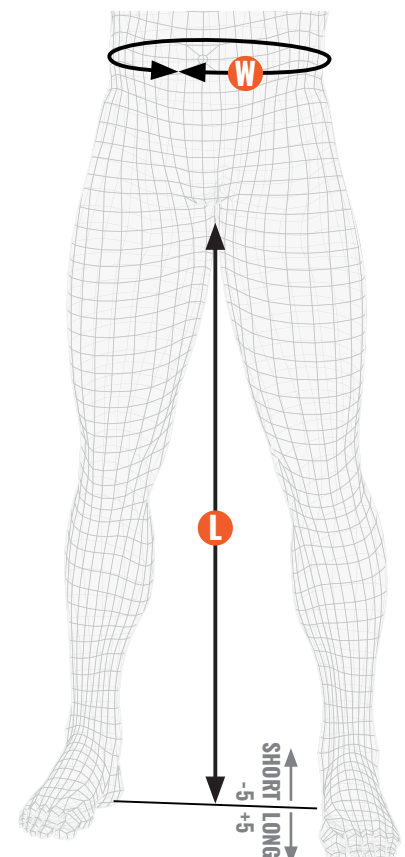

WOMEN - NEW SPRING-SUMMER 2022 PRODUCTS												C-SIZING					
US (WAIST)	26	27	28	29	30	31	32	33	34	36	38	40	42	44	47	49	51
US (LENGTH)	30	30	30	30	30	30	32	32	32	32	34	30	30	30	32	32	32
INT	XS	-	S	-	M	-	L	-	XL	2XL	3XL	C-2XL	C-3XL	C-4XL	C-5XL	C-6XL	C-7XL
W WAIST SIZE (cm)	69	71	73	75	77	79	81	83	85	89	95	102	107,5	113	118,5	124	129,5
L INSEAM (cm)	76	76	76	76	76	76	81	81	81	81	86	76	76	76	81	81	81

MEN - EXC. NEW SPRING-SUMMER 2022 PRODUCTS											
US (WAIST)	26	28	29	30	31	32	33	34	36	38	40
INT	XS	S	-	M	-	L	-	XL	2XL	3XL	4XL
W WAIST SIZE (cm)	75	79	81	83	85	87	89	91	95	99	103
L INSEAM (cm)	81,5	83	-	84,5	-	86	-	87,5	89	90,5	92

WOMEN - EXC. NEW SPRING-SUMMER 2022 PRODUCTS											
US (WAIST)	26	27	28	29	30	31	32	33	34	36	38
INT	XS	-	S	-	M	-	L	-	XL	2XL	3XL
W WAIST SIZE (cm)	69	71	73	75	77	79	81	83	85	89	95
L INSEAM (cm)	79,5	-	80,5	-	81,5	-	82,5	-	83,5	84,5	85,5

SHORT/STANDARD/LONG

IXON provides shorter (short) and longer (long) options with a shorter or longer inseam as well as standard jeans so everyone can find their perfect fit.

	SHORT	STANDARD*	LONG
L INSEAM (cm)	-5	86	+5

*for size L

W WAIST SIZE

Place your tape measure just below your bottom ribs around your stomach.

L INSEAM

Stand up with your legs straight and measure from the crotch to the floor.