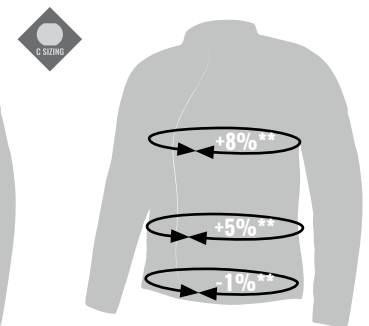

WOMEN									WOMEN C-SIZING						
SIZE	XS	S	M	L	XL	2XL	3XL	4XL	C-2XL	C-3XL	C-4XL	C-5XL	C-6XL	C-7XL	C-8XL
<b>A</b> CHEST SIZE (cm)	84	88	92	96	100	104	110	116	113	119	125	130	135	140	145
<b>B</b> WAIST SIZE (cm)	69	73	77	81	85	89	95	101	94	99	105	110	115	121	126
<b>C</b> HIP SIZE (cm)	94	98	102	106	110	114	120	125	112	117	122	127	132	137	142

**STANDARD**  
Regular fit

\*compared to size L

**FIT**  
Slim fit

\*\*compared to size 2XL

**MEN'S C-SIZING**  
For larger motorcyclists

**WOMEN'S C-SIZING**  
For larger motorcyclists

# SIZING CHART