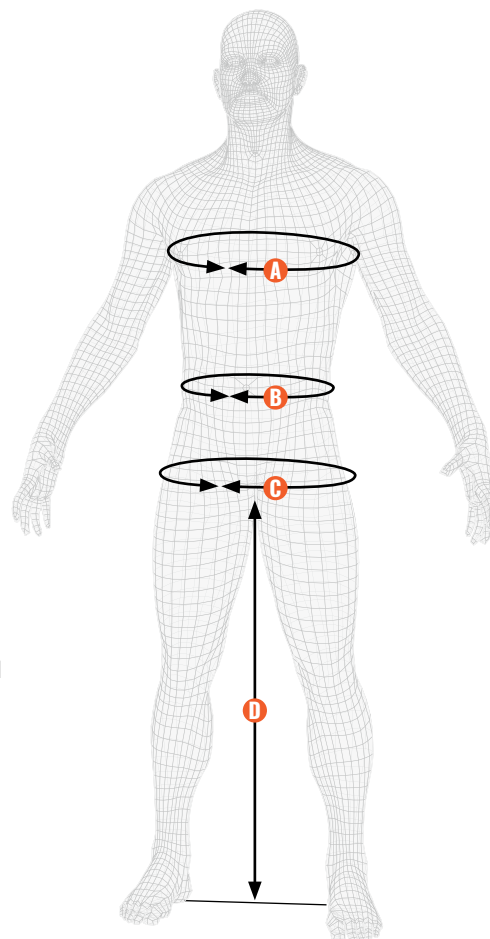

### A CHEST SIZE

Place your tape measure around the widest part of your chest and breathe normally.

### B WAIST SIZE

Place your tape measure just below your bottom ribs around your stomach.

### C HIP SIZE

Place your tape measure around the widest part of your hips and buttocks.

### D INSEAM

Stand up with your legs straight and measure from the crotch to the floor.