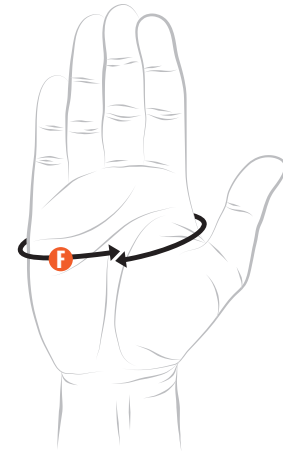

GLOVES

F HAND SIZE

Wrap your tape measure around the palm of your hand, just below the knuckles.