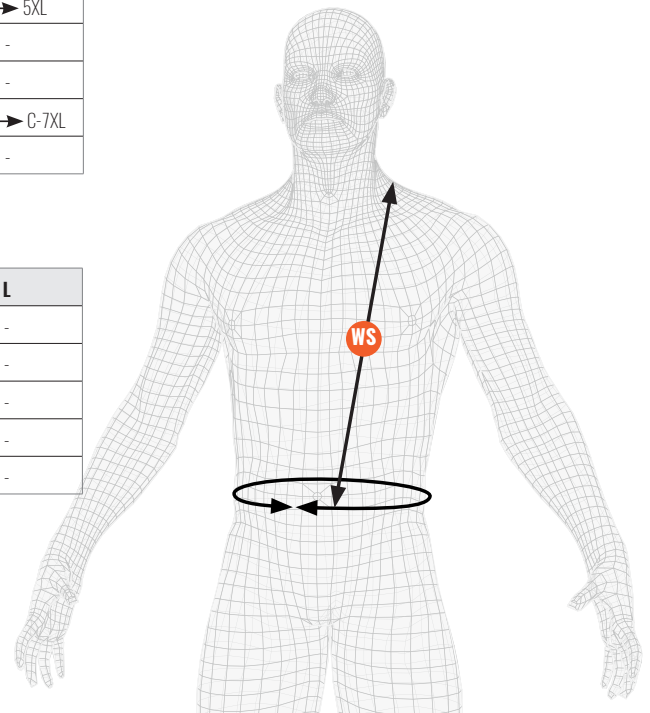

# SIZING CHART

#### WINTER 2017 > SUMMER 2020

SIZE		S	M	L
SIZE JACKET IXON	MEN	XS → 5XL	-	-
	WOMEN	XS → 5XL	-	-
	CHILDREN	6 ANS → 16 ANS	-	-
	MEN C-SIZING	C-2XL → C-7XL	-	-
	WOMEN C-SIZING	C-2XL → C-7XL	-	-

**PRE-WINTER 2017: CHECK ON AN INDIVIDUAL BASIS DEPENDING ON THE BACK PROTECTOR POCKET ON YOUR IXON JACKET**

### WARDEN COMP

SIZE	S	M	L
WS WAIST-SHOULDER DISTANCE (cm)	-	45-50	50-55

### WS WS\* SIZE

To measure your WS\*, place the tape from the point of the shoulder to the end of waist.

\*WS : Waist to shoulder (cm)